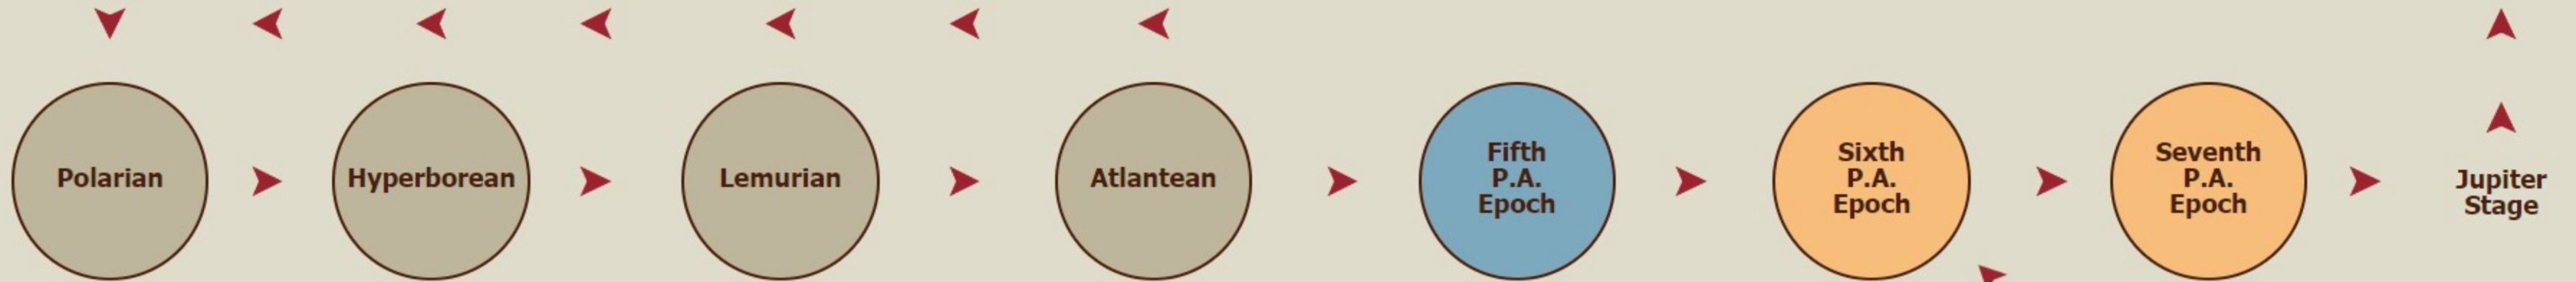

The Human Evolutionary Journey

Past

Current

Future

Earth's Evolutionary Stages

Seven Earth Epochs

Human beings had a soft, pliant, jellyfish-like body.

Man developed an airlike body consisting of an astral body working into the ether body.

Great transformation: Man became a warm blooded, upright being. Start of I-consciousness and physical reincarnation. The start of good and evil due to the 'Fall' – the Luciferic infection.

Advanced culture in the land of Atlantis. Man had still pliable bodies, not solid mineral like our current, hence no physical bodily remains such as bones are to be found. Ends with Atlantean deluge ('the Flood').

The great separation. Good and evil will contrast very differently: the outer physiognomy will directly mirror one's karma. Men will show good and evil on their faces.

Seven Cultural Ages

7227 BC – 5067 BC
Age of Cancer